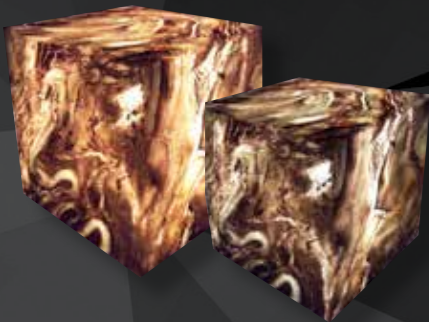

HI-TECH SANDSTONE LED SPHERE

Sphere
Moon 4
200 cm

Sphere
Moon 3
100 cm

Sphere
Moon 2
77 cm

Sphere
Moon 1
50 cm

HI-TECH SANDSTONE LED CUBE

Cube 1
50 x 50 x 60 cm

Cube 2
43 x 43 x 43 cm

HI-TECH SANDSTONE LED PILLAR

Pillar 1
30 x 170 cm

Pillar 2
30 x 130 cm

Pillar 3
30 x 80 cm

Kontakt

GMS-Design
Wolfram Giese
Natural stone decorations
by master craftsmen

Beutingerstr. 11/2
D-74626 Bretzfeld-Siebeneich

Raw material used:

Silica sand of glacial origin

Primary age: 40 million years

Country of origin: Germany

Weight: approx 2000-5000 g/m²

With its universal formability, its natural
stratification and its naturalness Flex-Sand-
stone sets new accents in decorative wall
and surface design. In this way, we bring to
light textures that would otherwise not be
visible.

After many trials and tests, we have suc-
ceeded in evenly backlighting and illu-
mination Flexible of Sandstones.

High-tech LED panels mounted behind the
textures create a unique play of colours of
different layers of sediment that had been
deposited by nature in millenniums.