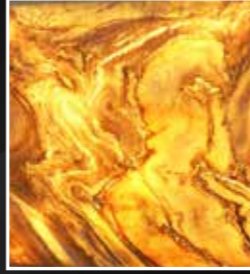

warm-white

Volcano 2
60 x 60 cm